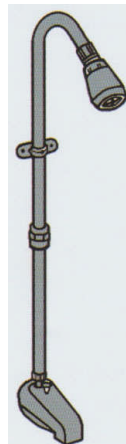

Flush Fit, Slip On 7" Spouts

These spouts simplify the short tub stub out .
 The flush fitting allows tightening on the copper
 close to the wall. The extra length is a great plus!

Stock # TS122FM Tub Filler List Price \$ 22.36
Stock # TS123FM Diverter List Price \$ 20.40

Stock # TS186 Chrome Plated List Price \$ 101.26
Stock # TS186PVD PVD Polished Brass List Price \$ 153.60

PERSONAL SHOWER TUB SPOUTS

All shown are chrome finished

Top Hose Connection

Bottom Hose Connection

3/4 x 1/2" Rear Mount
Stock # TS138 List Price \$ 12.62

3/4 x 1/2" Rear Mount
Stock # TS135 List Price \$

Bottom Hose Connection

1/2" c Slip Fit
Stock # TS139 List Price \$ 11.06

Top Outlet Connection

3/8" IPS Captured nut for Riser
3/4 x 1/2" Rear Mount

Stock # TS145 List Price \$

C.P. Add-A-Shower Unit
Includes: bathcock, riser, showerhead,
27"x42" ring, bracket.

Stock # R2200 List Price \$ 166.50

C.P. Add-A-Shower
With diverter spout

Stock # R2100
List Price \$ 66.12