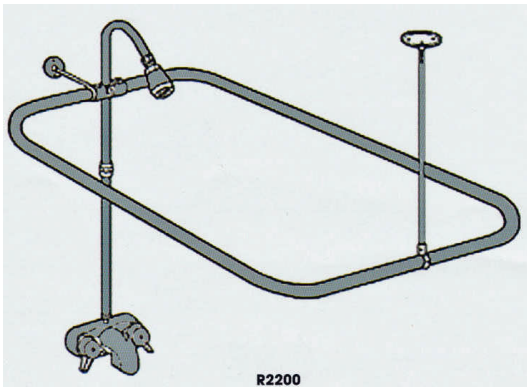

3/4 x 1/2" Rear Mount
Stock # TS138 List Price \$ 12.62

3/4 x 1/2" Rear Mount
Stock # TS135 List Price \$

Bottom Hose Connection

1/2" c Slip Fit
Stock # TS139 List Price \$ 11.06

Top Outlet Connection

3/8" IPS Captured nut for Riser
3/4 x 1/2" Rear Mount

Stock # TS145 List Price \$

C.P. Add-A-Shower Unit
Includes: bathcock, riser, showerhead,
27"x42" ring, bracket.

Stock # R2200 List Price \$ 166.50

C.P. Add-A-Shower
With diverter spout

Stock # R2100
List Price \$ 66.12