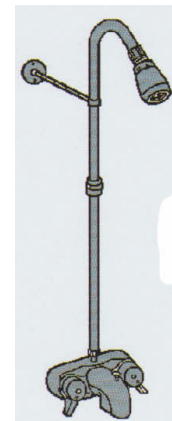

3/4 x 1/2" Rear Mount
Stock # TS138 List Price \$ 12.62

3/4 x 1/2" Rear Mount
Stock # TS135 List Price \$

Bottom Hose Connection

1/2" c Slip Fit
Stock # TS139 List Price \$ 11.06

Top Outlet Connection

3/8" IPS Captured nut for Riser
3/4 x 1/2" Rear Mount

Stock # TS145 List Price \$

C.P. Add-A-Shower Unit
Includes: bathcock, riser, showerhead,
27"x42" ring, bracket.

Stock # R2200 List Price \$ 166.50

C.P. Add-A-Shower
With diverter spout

Stock # R2100
List Price \$ 66.12

C.P. Add-A-Shower Unit
Includes: bathcock, riser,
showerhead, bracket.

Stock # R2150
List Price \$ 120.52

C.P Bathcock
For R2150 & R2200

Stock # R2200A
List Price \$ 53.06

Personal Showers

Daisy Hand Shower

- ◇ Competitive pricing.
- ◇ Temporary shut off.
- ◇ Easy grip design.

Deluxe Spiral Hoses With Brass nuts

Stk #
853-17

Includes
Soap Dish

Stk #
11067

Stock #	Description	Packed	List Price
11061	Daisy Hand Held Shower, C.P. Finish, 2.5gpm max.	1/12	\$ 8.92
11063	Daisy Hand Held Shower, w/shut off, C.P., 2.5gpm max.	1/12	\$ 9.56
11058	59" Double Spiral Brass Hose, C.P.	1/12	\$ 23.36
11068	69" Double Spiral Brass Hose, C.P.	1/12	\$ 24.78
11072	80" Double Spiral Brass Hose, C.P.	each	\$ 28.40
853-17	Pin Type Slide Bar, C.P. (Use with #11065 swivel conn.)	each	\$ 41.60
855-17	Deluxe Styled Slide Bar, C.P. with swivel and Soap Dish	each	\$ 59.80