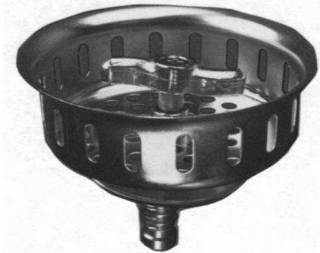

**GARVIN  
SPECIALTY DRAINS**

**100% USA**

**Model #1215**

- Deep drawn heavy gauge brass
- Stainless steel grid — 2 7/8" flange diameter
- Extra heavy nuts
- Fits all 2" to 2 1/4" openings

List Price \$9.04  
24/case

**Model #3240**

- Deep drawn heavy gauge brass
  - Stainless steel grid. — 4 1/2" flange diameter
  - Heavy gauge steel locking shell, zinc plated
- List Price \$16.42 24/case

**Garvin Replacement Baskets**

**Model #R100**

- Fits Garvin #1120 and 2240
  - Deep stainless steel with stainless steel post
  - Also fits Am. Std / Crane anti-swirl systems
- List Price \$5.78 24/case

**Model #R221**

- Burnished stainless steel
  - Fits Spin-N-Grin, positive seal
- List Price \$10.08 24/case