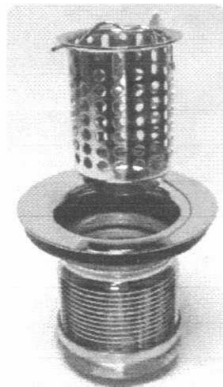

- Stainless Steel body and basket.
- Fits 3-1/2" to 4" diameter openings.
- Quality body threads and deep coupling nuts.

List Price \$7.26 (ref: #11) 50/case

Replacement Basket  
**Stock #12172**  
List Price \$1.68 each

**Stock #12174  
Chromed Brass Basketstrainer**

- Heavy gauge brass body, chrome plated.
- THICK RUBBER SEALING GASKET
- HEAVY LOCKNUT, SPANNER WRENCH FRIENDLY
- S. S. basket with chrome post, rubber stopper.

List Price \$17.92 (ref: #SS250) 50/case

**Stock #12163  
Deluxe Jr. Duo Basketstrainer**

- Heavy Brass body, 3" long shank.
- Heavy Brass locknut and coupling nut.
- C. P. Brass basket.

List Price \$18.06 25/case