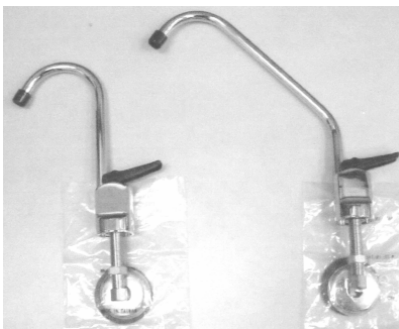

- Heavy Gauge 4 1/2" Stainless Steel Body.
- Brass Treaded Post.
- Brass Slip Nut.
- S. S. Spin Seal Basket.

List Price \$12.24 (ref: #17) 50/case

**Stock #12179  
Easy Mount Basketstrainer**

- Stainless Steel Body and Basket.
- Three Thumb Screw Attachment.

List Price \$6.66 (ref: #1133EZD) 50/case

**Plastic Body Sink Strainers**

- Solid Color Throughout.
- Top Tightening.

**Stock #8800 White Color**  
**Stock #8801 Almond Color**  
**Stock #8802 Biscuit Color**  
**Stock #8804 Refrigerator White Color**  
 List Price \$16.96 (ref: *Opella* Style)

Quality  
above the  
competition!

**KITCHEN SINK ACCESSORIES**

**CHECK  
THIS  
OUT!**

**PVC Garbage Disposer  
Flange with Stopper**

- Solid Color Throughout.

Stock #8810 White Color  
Stock #8811 Almond Color  
Stock #8812 Biscuit Color  
Stock #8814 Refrigerator White Color  
List Price \$15.00

**KITCHEN SPECIALTIES**

**Drinking Water Faucets**

- Chrome Plated Brass.
- Complies with NSF #61-99 Standards.

Stock #14141 6" Spout List Price \$19.54  
Stock #14143 10" Spout List Price \$21.96

**Spray Head & Hose Assembly**