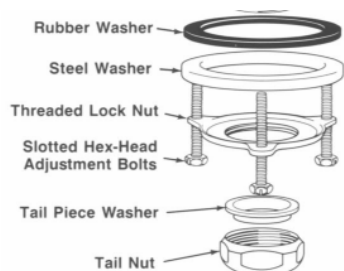

**#2200**

**The Original !**

**Stocked Models:**  
**#1000EZ** List Price \$12.72  
**#711EZ** List Price \$26.64

Add E-Z Mount to any basket strainer:  
 Allows quick installation by tightening the three adjustment bolts from underneath with a screwdriver or a hex socket.

**GARVIN  
SPECIALTY DRAINS**

**100% USA**

**Model #1215**

- Deep drawn heavy gauge brass
- Stainless steel grid — 2 7/8" flange diameter
- Extra heavy nuts
- Fits all 2" to 2 1/4" openings

List Price \$9.04  
24/case